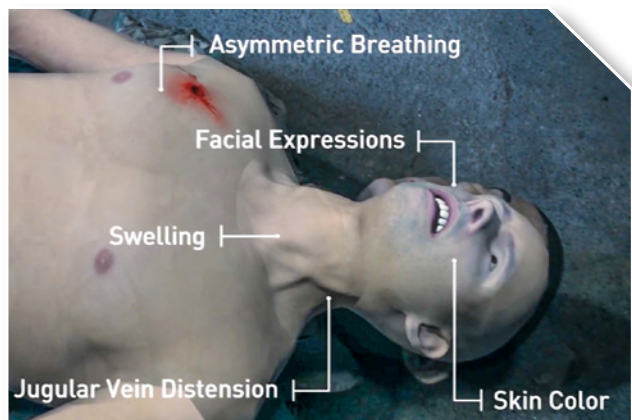

VPIT - SINGLE HEADSET

VIRTUAL PATIENT IMMERSIVE TRAINER

Additional Headset for VPIT

This VPIT Meta Headset is an add-on product meant to work in conjunction with the Virtual Patient Immersive Trainer (VPIT). This headset is not a standalone VPIT Trainer, and will need a NAR® Simulation Tablet to function properly.

Learn more about this and other Products with a Mission® at www.NARescue.com

DIMENSIONS

- Case Dimensions: L 29.25 in. x W 17.5 in. x D 9.5 in.
- Package Weight: 17.2 lbs.

FEATURES/SPECIFICATIONS

- This VPIT Meta Headset is an add-on product to the VPIT Trainer. It is not a standalone VPIT Trainer
- Requires a NAR® Command and Control Tablet to function properly