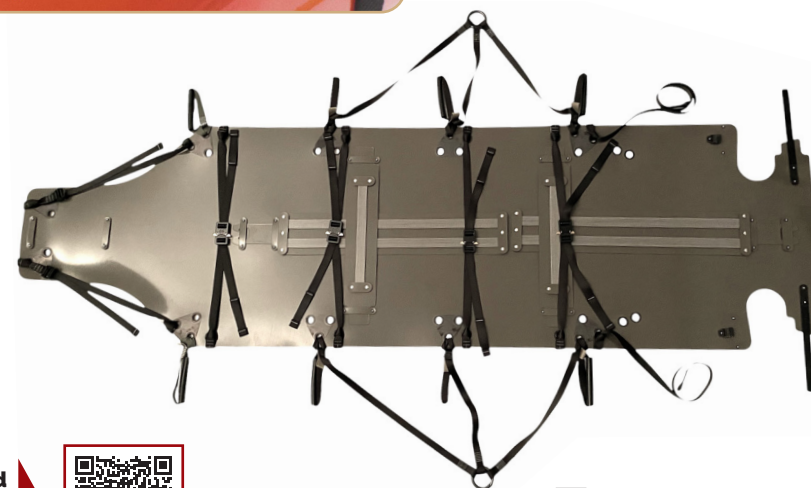

KOBUS ROLLUP BULLNOSE LITTER

ITEM #	COLOR	WIDTH	NSN
60-0105	OD Green	27.5 in.	----
60-0107	OD Green	36.2 in.	----
60-0109	Red	27.5 in.	----
60-0111	Red	36.2 in.	----

* More Kobus products available at www.NARescue.com

Learn more about this and other Products with a Mission® at www.NARescue.com

NORTH AMERICAN RESCUE®
www.NARescue.com • 888.689.6277